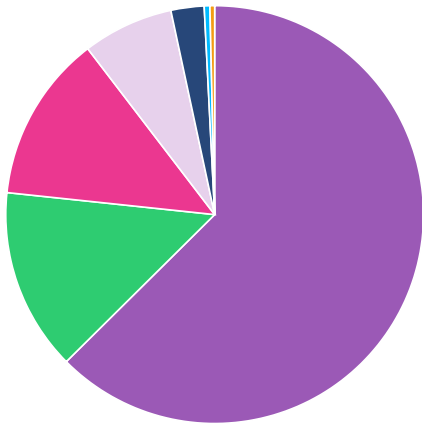

Devices

Smartphone Desktop Tablet

Device	Total	Percent
Smartphone	8269	69.6%
Desktop	3357	28.3%
Tablet	249	2.1%

Navigation Methods

■ Navigation Bar ■ Internal link ■ Swipe ■ Table of Contents
■ Home Button ■ Click (popup) ■ Keyboard

Method	Total	Percent
Navigation Bar	35147	62.6%
Internal link	7926	14.1%
Swipe	7259	12.9%
Table of Contents	3948	7%
Home Button	1441	2.6%
Click (popup)	246	0.4%
Keyboard	204	0.4%

External Websites & Other Editions