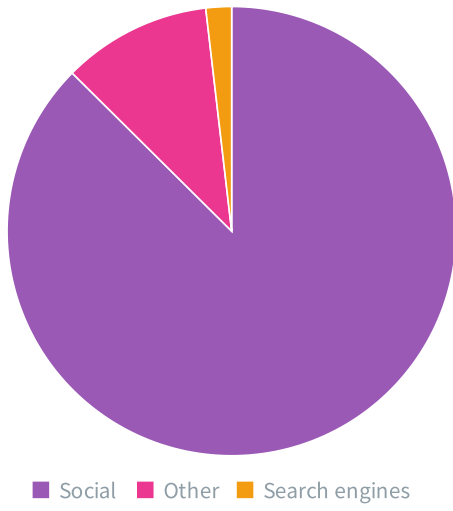

Traffic Sources

Referrers

Source	Uniques	Views
Facebook	344	1354
com.google.android.gm	29	202
Keyword not defined	26	125
mail.google.com	10	20
www.cape-epic.com	8	102
Instagram	2	26
mail02.orange.fr	2	63
editor.e2ma.net	1	17
serm1.erm.mu	1	4
Facebook	239	2021
www.cape-epic.com	69	387
Keyword not defined	23	117
com.google.android.gm	16	156
Instagram	9	86
editor.e2ma.net	1	35
mail.google.com	1	6
mail02.orange.fr	1	59
rich-v02.bluewin.ch	1	5
webmail.exigo.ch	1	2
webmail.online.nl	1	6
Instagram	931	8645
Facebook	343	1526
www.cape-epic.com	102	957
Twitter	75	552
Keyword not defined	27	107
com.google.android.gm	21	140
LinkedIn	6	12
mail.google.com	5	25
crm.basenet.nl	2	14
editor.e2ma.net	2	89
outlook.live.com	2	11
rich-v01.bluewin.ch	2	18
rich-v02.bluewin.ch	2	16
webmail.bell.net	2	4
webmail.iinet.net.au	2	5
exmail.work	1	2
mail.qq.com	1	15
mail02.orange.fr	1	59
mibc-fr-01.mailinblack.com	1	7
t.e2ma.net	1	1
webmail.monaco.mc	1	10
webmail.yousee.dk	1	2
www.liv-cycling.com	1	2
www.translatoruser.net	1	2
zootzone.com	1	2
Instagram	541	4967
Keyword not defined	6	21
Facebook	5	77
com.google.android.gm	4	58
editor.e2ma.net	2	47
Instagram	546	4225
www.cape-epic.com	95	803
Facebook	78	621
Keyword not defined	64	399
com.google.android.gm	9	49
deref-gmx.net	3	28
editor.e2ma.net	2	122
exmail.work	2	3
mail.google.com	2	4
mibc-fr-01.mailinblack.com	2	7
Facebook	251	2254
Instagram	186	1085
Keyword not defined	16	202