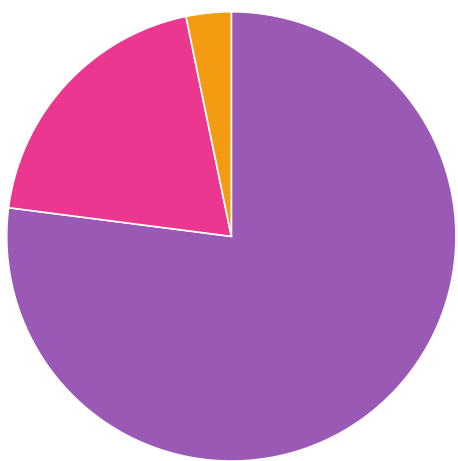

Devices

■ Smartphone ■ Desktop ■ Tablet

Device	Total	Percent
Smartphone	26211	77%
Desktop	6710	19.7%
Tablet	1102	3.2%

Navigation Methods

■ Navigation Bar ■ Swipe ■ Internal link ■ Click (popup)
■ Table of Contents ■ Home Button ■ Keyboard

Method	Total	Percent
Navigation Bar	165063	73.7%
Swipe	25081	11.2%
Internal link	18105	8.1%
Click (popup)	7487	3.3%
Table of Contents	3294	1.5%
Home Button	2721	1.2%
Keyboard	1309	0.6%

External Websites & Other Editions