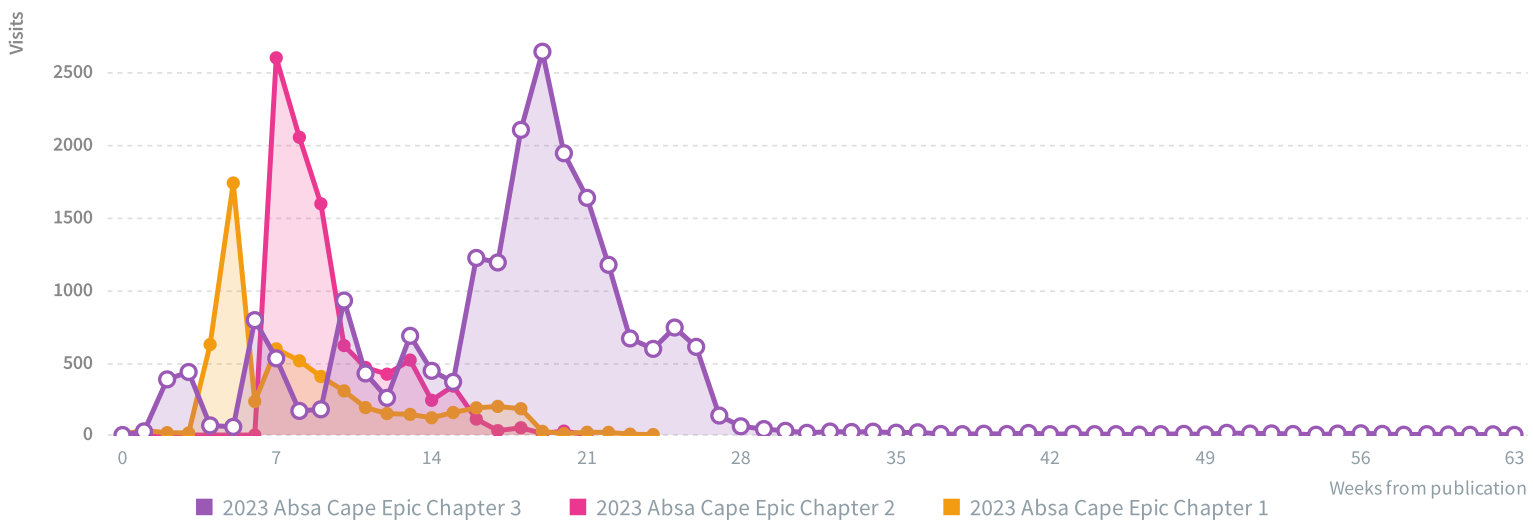

Analytics

Devices **All devices**

Campaign **All campaigns**

Period **All time**

Edition **2023 Absa Cape Epic Chapter 3**

Visits

Total visits 35724	Total pageviews 249286	Avg. pages read 7	Avg. time per page 30.8s	Avg. time spent 3m 35s
------------------------------	----------------------------------	-----------------------------	------------------------------------	----------------------------------