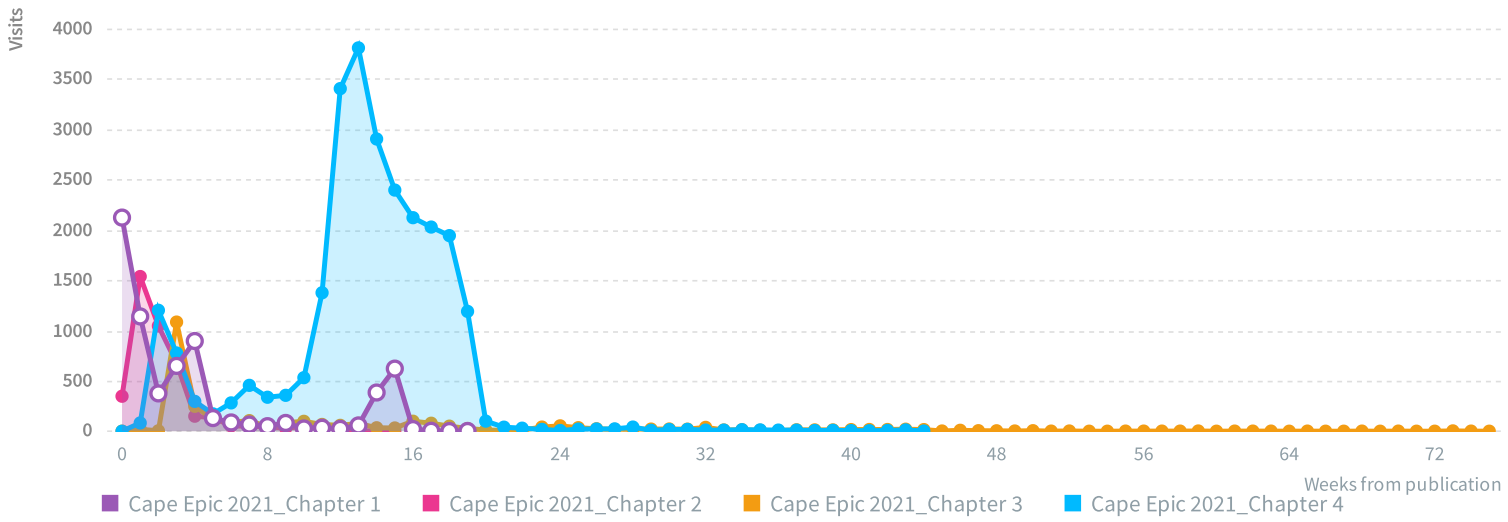

Analytics

Devices **All devices** Period **All time** Edition **Cape Epic 2021_Chapter 1**

Visits

Total visits 39998	Total pageviews 286422	Avg. pages read 7.2	Avg. time per page 31.8s	Avg. time spent 3m 48s
------------------------------	----------------------------------	-------------------------------	------------------------------------	----------------------------------