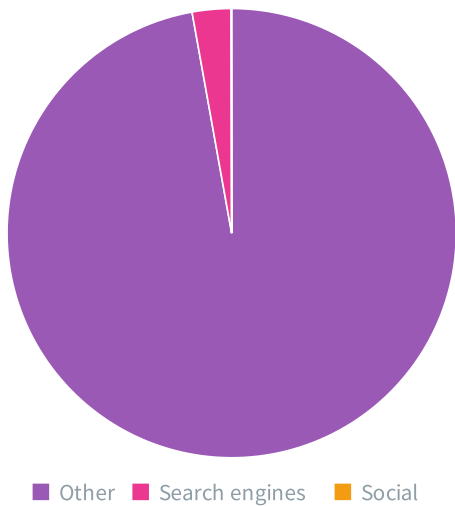

Traffic sources

Referrers

Source	Uniques	Views
Facebook	1363	13588
Instagram	942	9055
www.cape-epic.com	238	3965
Keyword not defined	171	1103
com.google.android.gm	84	1428
www.mountainbike.es	14	166
www.mountainbikes.pt	8	152
mail.google.com	5	84
st.chatango.com	4	7
www-mountainbike-es.cdn.ampproject.org	4	80
www.brujulabike.com	4	8
deref-gmx.net	3	8
webmail2.sunrise.ch	3	27
webmail2.ig.com.br	2	15
YouTube	2	3
deref-mail.com	1	2
deref-web.de	1	7
email.seznam.cz	1	23
email.telstra.com	1	31
he1.danaweb.org	1	25
LinkedIn	1	23
mail.telenet.be	1	23
mail.tiscali.it	1	11
mail02.orange.fr	1	25
rich-v01.bluewin.ch	1	21
rich-v02.bluewin.ch	1	13
trello.com	1	34
Twitter	1	77
webmail.register.it	1	24
webmail.xtra.co.nz	1	20
wmail1.cc.ntu.edu.tw	1	27
www-mountainbikes-pt.cdn.ampproject.org	1	9
Facebook	554	8296
Instagram	236	3014
www.cape-epic.com	147	3362
com.google.android.gm	47	723
Keyword not defined	23	275
mail.google.com	10	320
Twitter	9	175
t.e2ma.net	5	25
deref-gmx.net	2	36
LinkedIn	2	15
security-za.mimecast.com	2	28
webmail2.sunrise.ch	2	67
cape epic legends	1	14
confluence.specialized.com	1	21
editor.e2ma.net	1	59
mail02.orange.fr	1	19
search-dra.dt.dbankcloud.com	1	14
swisscows.com	1	24
webmail.xtra.co.nz	1	11
wmail1.cc.ntu.edu.tw	1	35
www.dinstudio.se	1	4
www.petalsearch.com	1	2
Facebook	1278	8792
Instagram	592	4839
www.cape-epic.com	89	2000
LinkedIn	51	503
Twitter	51	720
Keyword not defined	48	375
com.google.android.gm	37	706
fullsus.integratedmedia.co.za	6	97