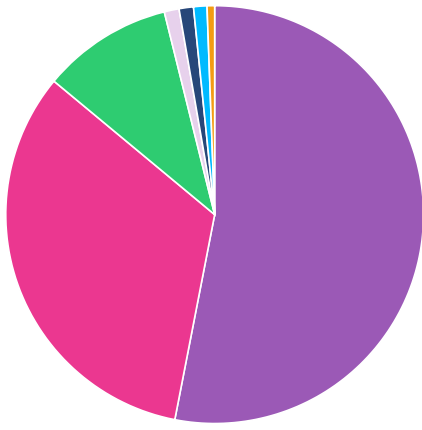

Devices

■ Smartphone ■ Desktop ■ Tablet

Device	Total	Percent
Smartphone	30826	80.4%
Desktop	6075	15.9%
Tablet	1422	3.7%

Navigation Methods

■ Navigation Bar ■ Swipe ■ Internal link ■ Table of Contents
■ Home Button ■ Click (popup) ■ Keyboard

Method	Total	Percent
Navigation Bar	55492	53%
Swipe	34484	32.9%
Internal link	10556	10.1%
Table of Contents	1200	1.1%
Home Button	1163	1.1%
Click (popup)	1083	1%
Keyboard	610	0.6%

External Links opened